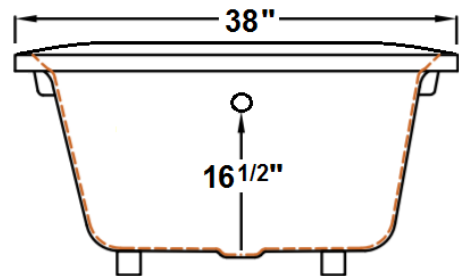

Ivy

57" x 38" Drop-In Acrylic Air Bath

Model Number
5738ITA064
Drop-In Air Bath in White

Features

- 24 high output lateral air jets
- 10.5 Amp blower / heater
- Variable speed blower with automatic purge
- Includes Wave & Pulse modes
- Constructed of high-gloss durable acrylic
- Deep bathing well with textured slip resistant bottom
- Limited lifetime warranty
- Made in the USA

All dimensions are +/- 1/2" and subject to change without notice
Confirm specifications before installation

Standard (S) Pump Location

Technical Information

- Weight: 131 lbs.
- Water Depth to Overflow: 16 1/2"
- Water Capacity: 52 gal.
- Sump Dimension: 38" x 24"